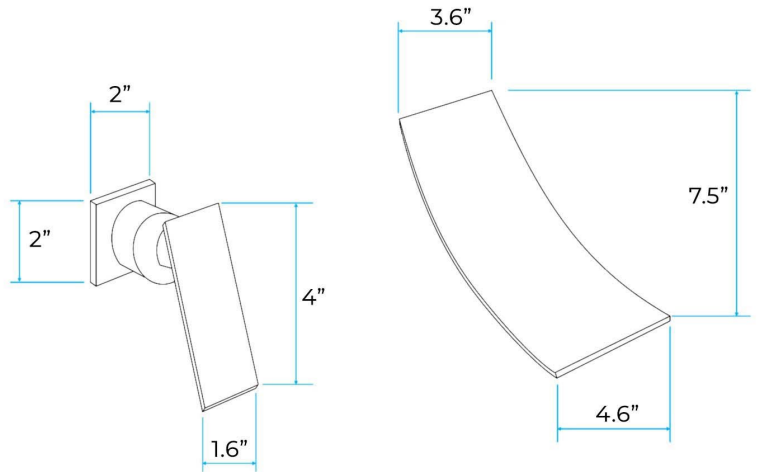

# CONTEMPORARY WALL MOUNT WATERFALL BATHTUB SHOWER FAUCET CHROME SHOWER MIXER TAP SPECS

## Size:

## Specifications

Feature: Wall Mount, Widespread, Waterfall

Style: Contemporary

Installation Holes: Two Holes

Number of Handle: Single Handle

Spout Length: 7.48 " (190 mm)

Spout Width: 4.6 " (118 mm)

Faucet Center: 3 to 6 Inches

Valve Type: Ceramic Valve

Faucet Body Material: Brass

Faucet Spout Material: Brass

Faucet Handle Material: Zinc Alloy

Flow Rate: Max 4 GPM / 15.1 LPM (tub Spout)